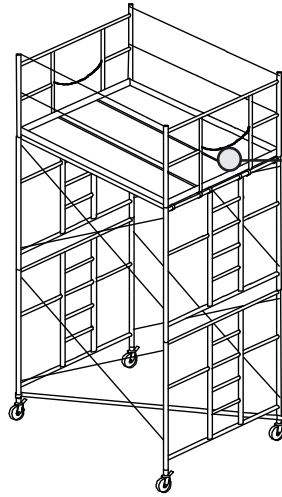

Aluminum/Plywood Scaffold Decks

Product Selection Guide

Features

- Aluminum/plywood scaffold decks are lightweight.
- The decks are easy to handle, transport and store.
- Suitable for many uses: construction and maintenance platforms, as well as staging.
- Maintenance and replacement costs are extremely low. The rugged aluminum frame resists damage and plywood surfaces can be easily replaced.

Aluminum/Plywood Scaffold Decks

Length	Weight
5'	22 lbs.
6'	26 lbs.
7'	28 lbs.
8'	36 lbs.
10'	42 lbs.

Aluminum/Plywood Scaffold Decks

Benefits

- Only three lightweight decks are needed to fully cover a 5 ft. wide scaffold frame.
- Wood plank overhang is eliminated. This provides easier access to rolling tower platforms and flush decks on scaffold runs.
- The rigid decks hook onto the scaffold ledgers and help prevent the scaffold from racking, eliminating the need for horizontal diagonal bracing at the platform level.
- Hooks are provided with either a nail hole or latch mechanism to prevent wind uplift.