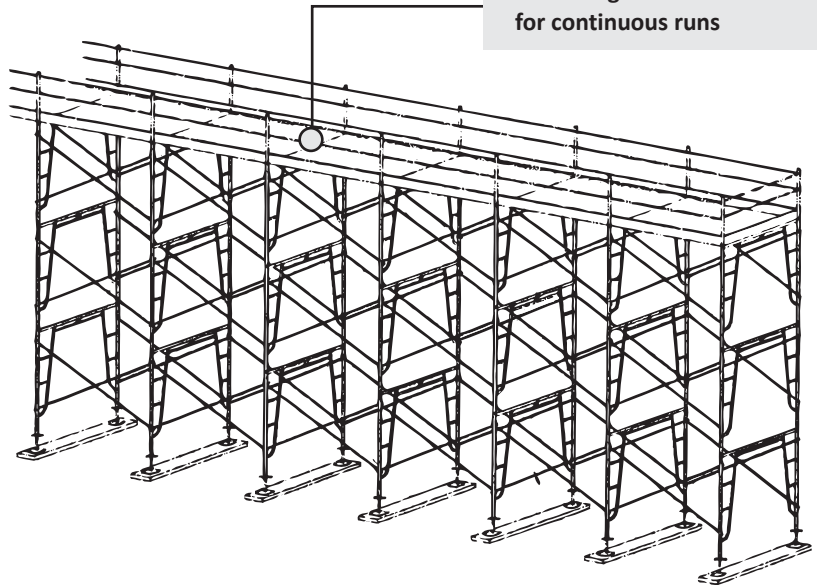

Aluminum/Plywood Scaffold Decks

Product Selection Guide

Features

- Aluminum/plywood scaffold decks are lightweight.
- The decks are easy to handle, transport and store.
- Suitable for many uses: construction and maintenance platforms, as well as staging.
- Maintenance and replacement costs are extremely low. The rugged aluminum frame resists damage and plywood surfaces can be easily replaced.

Aluminum/Plywood Scaffold Decks

Length	Weight
5'	22 lbs.
6'	26 lbs.
7'	28 lbs.
8'	36 lbs.
10'	42 lbs.

Aluminum/Plywood Scaffold Decks

Benefits

- Only three lightweight decks are needed to fully cover a 5 ft. wide scaffold frame.
- Wood plank overhang is eliminated. This provides easier access to rolling tower platforms and flush decks on scaffold runs.
- The rigid decks hook onto the scaffold ledgers and help prevent the scaffold from racking, eliminating the need for horizontal diagonal bracing at the platform level.
- Hooks are provided with either a nail hole or latch mechanism to prevent wind uplift.

Wood plank overhang is eliminated for easier access

Availability

We have several types of aluminum/plywood decks in our inventory. Contact your local Safway branch for specific information or deck availability.

Offsetting end hooks allow for continuous runs

All drawings on this sheet are for illustrative purposes only. This sheet is intended for general information purposes only. Because of the many variables which affect the performance of the product line, some of the information in this brochure may not apply. For specific applications, contact Safway.